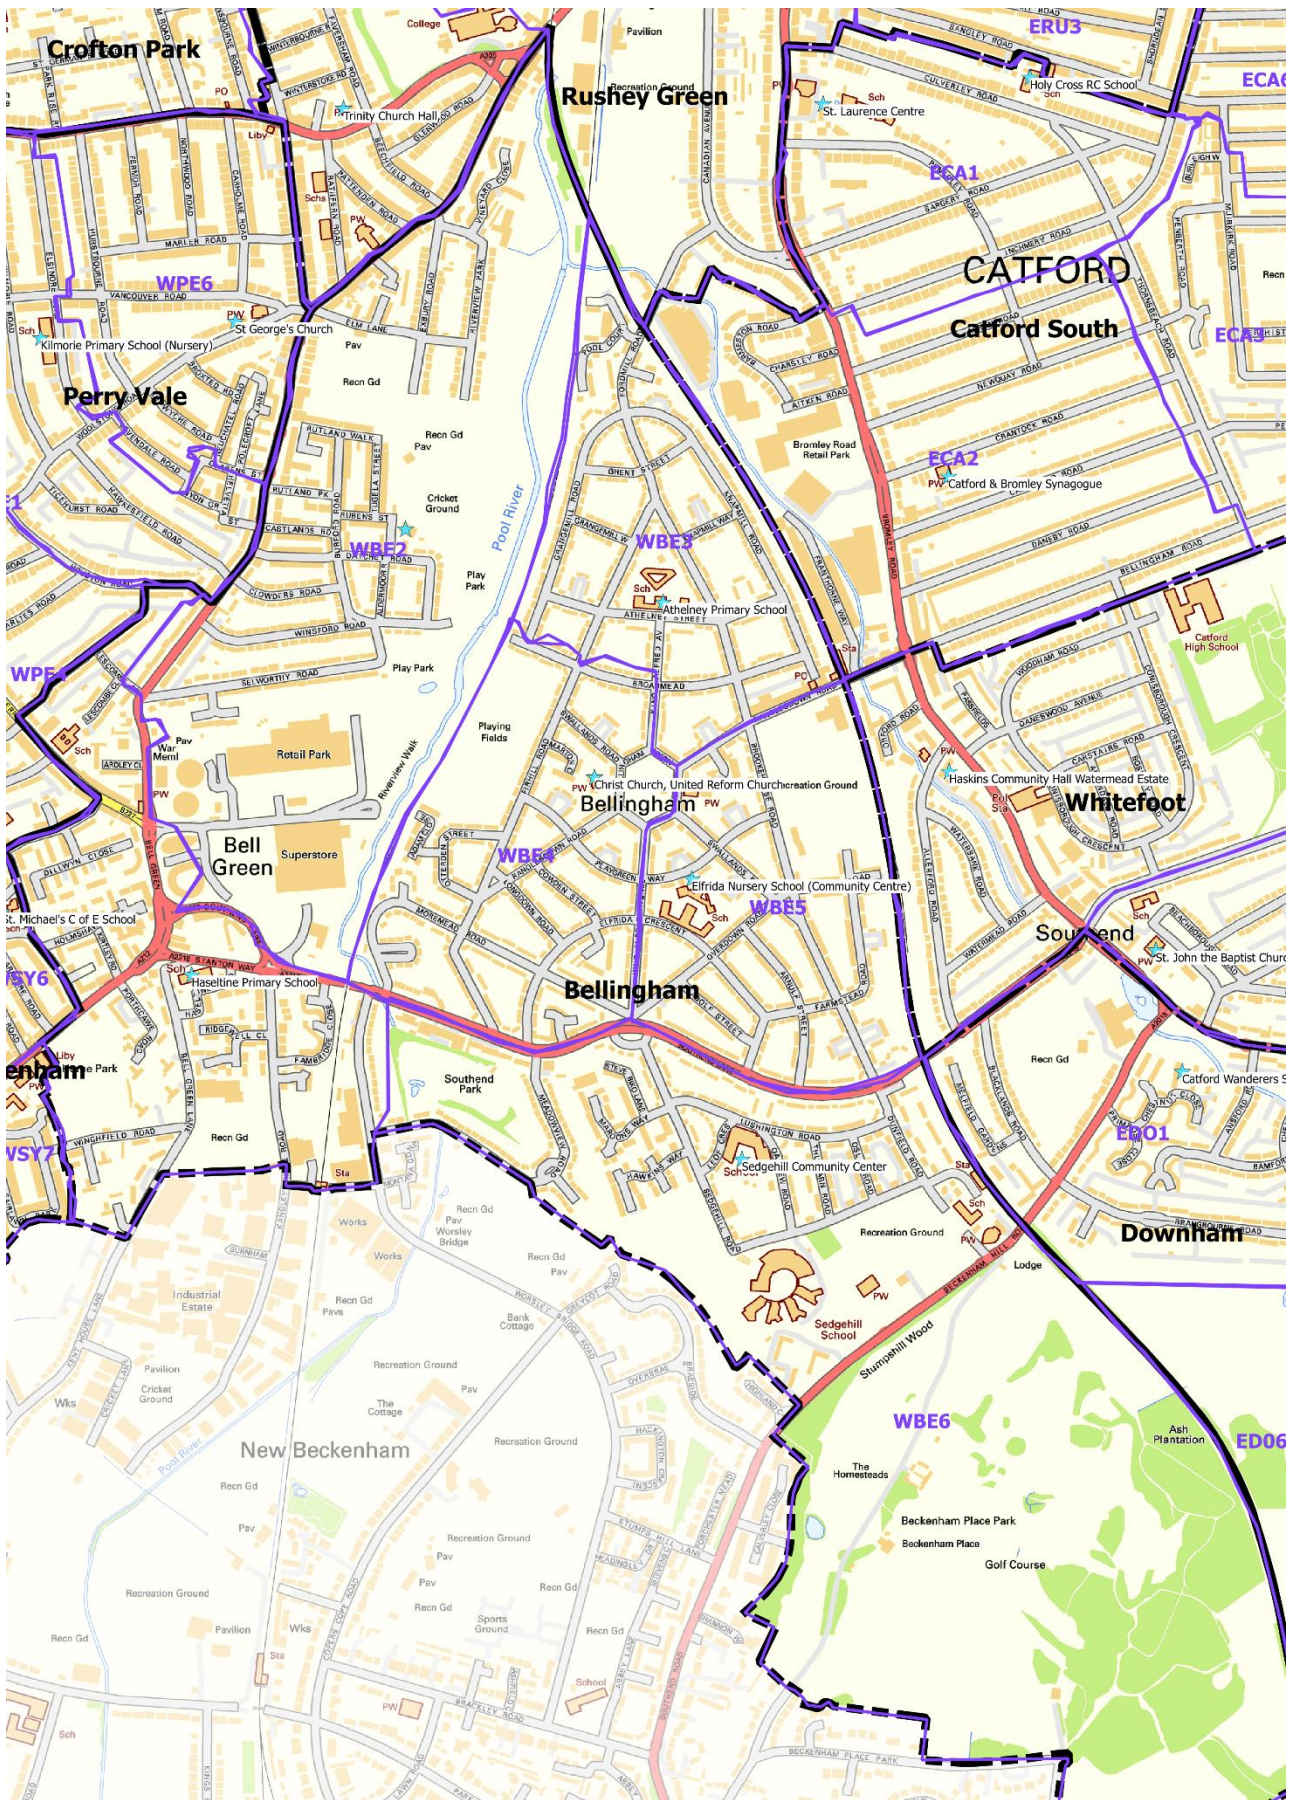

Map of Bellingham Ward

Map of Forest Hill Ward

Map of Perry Vale Ward

Map of Sydenham Ward